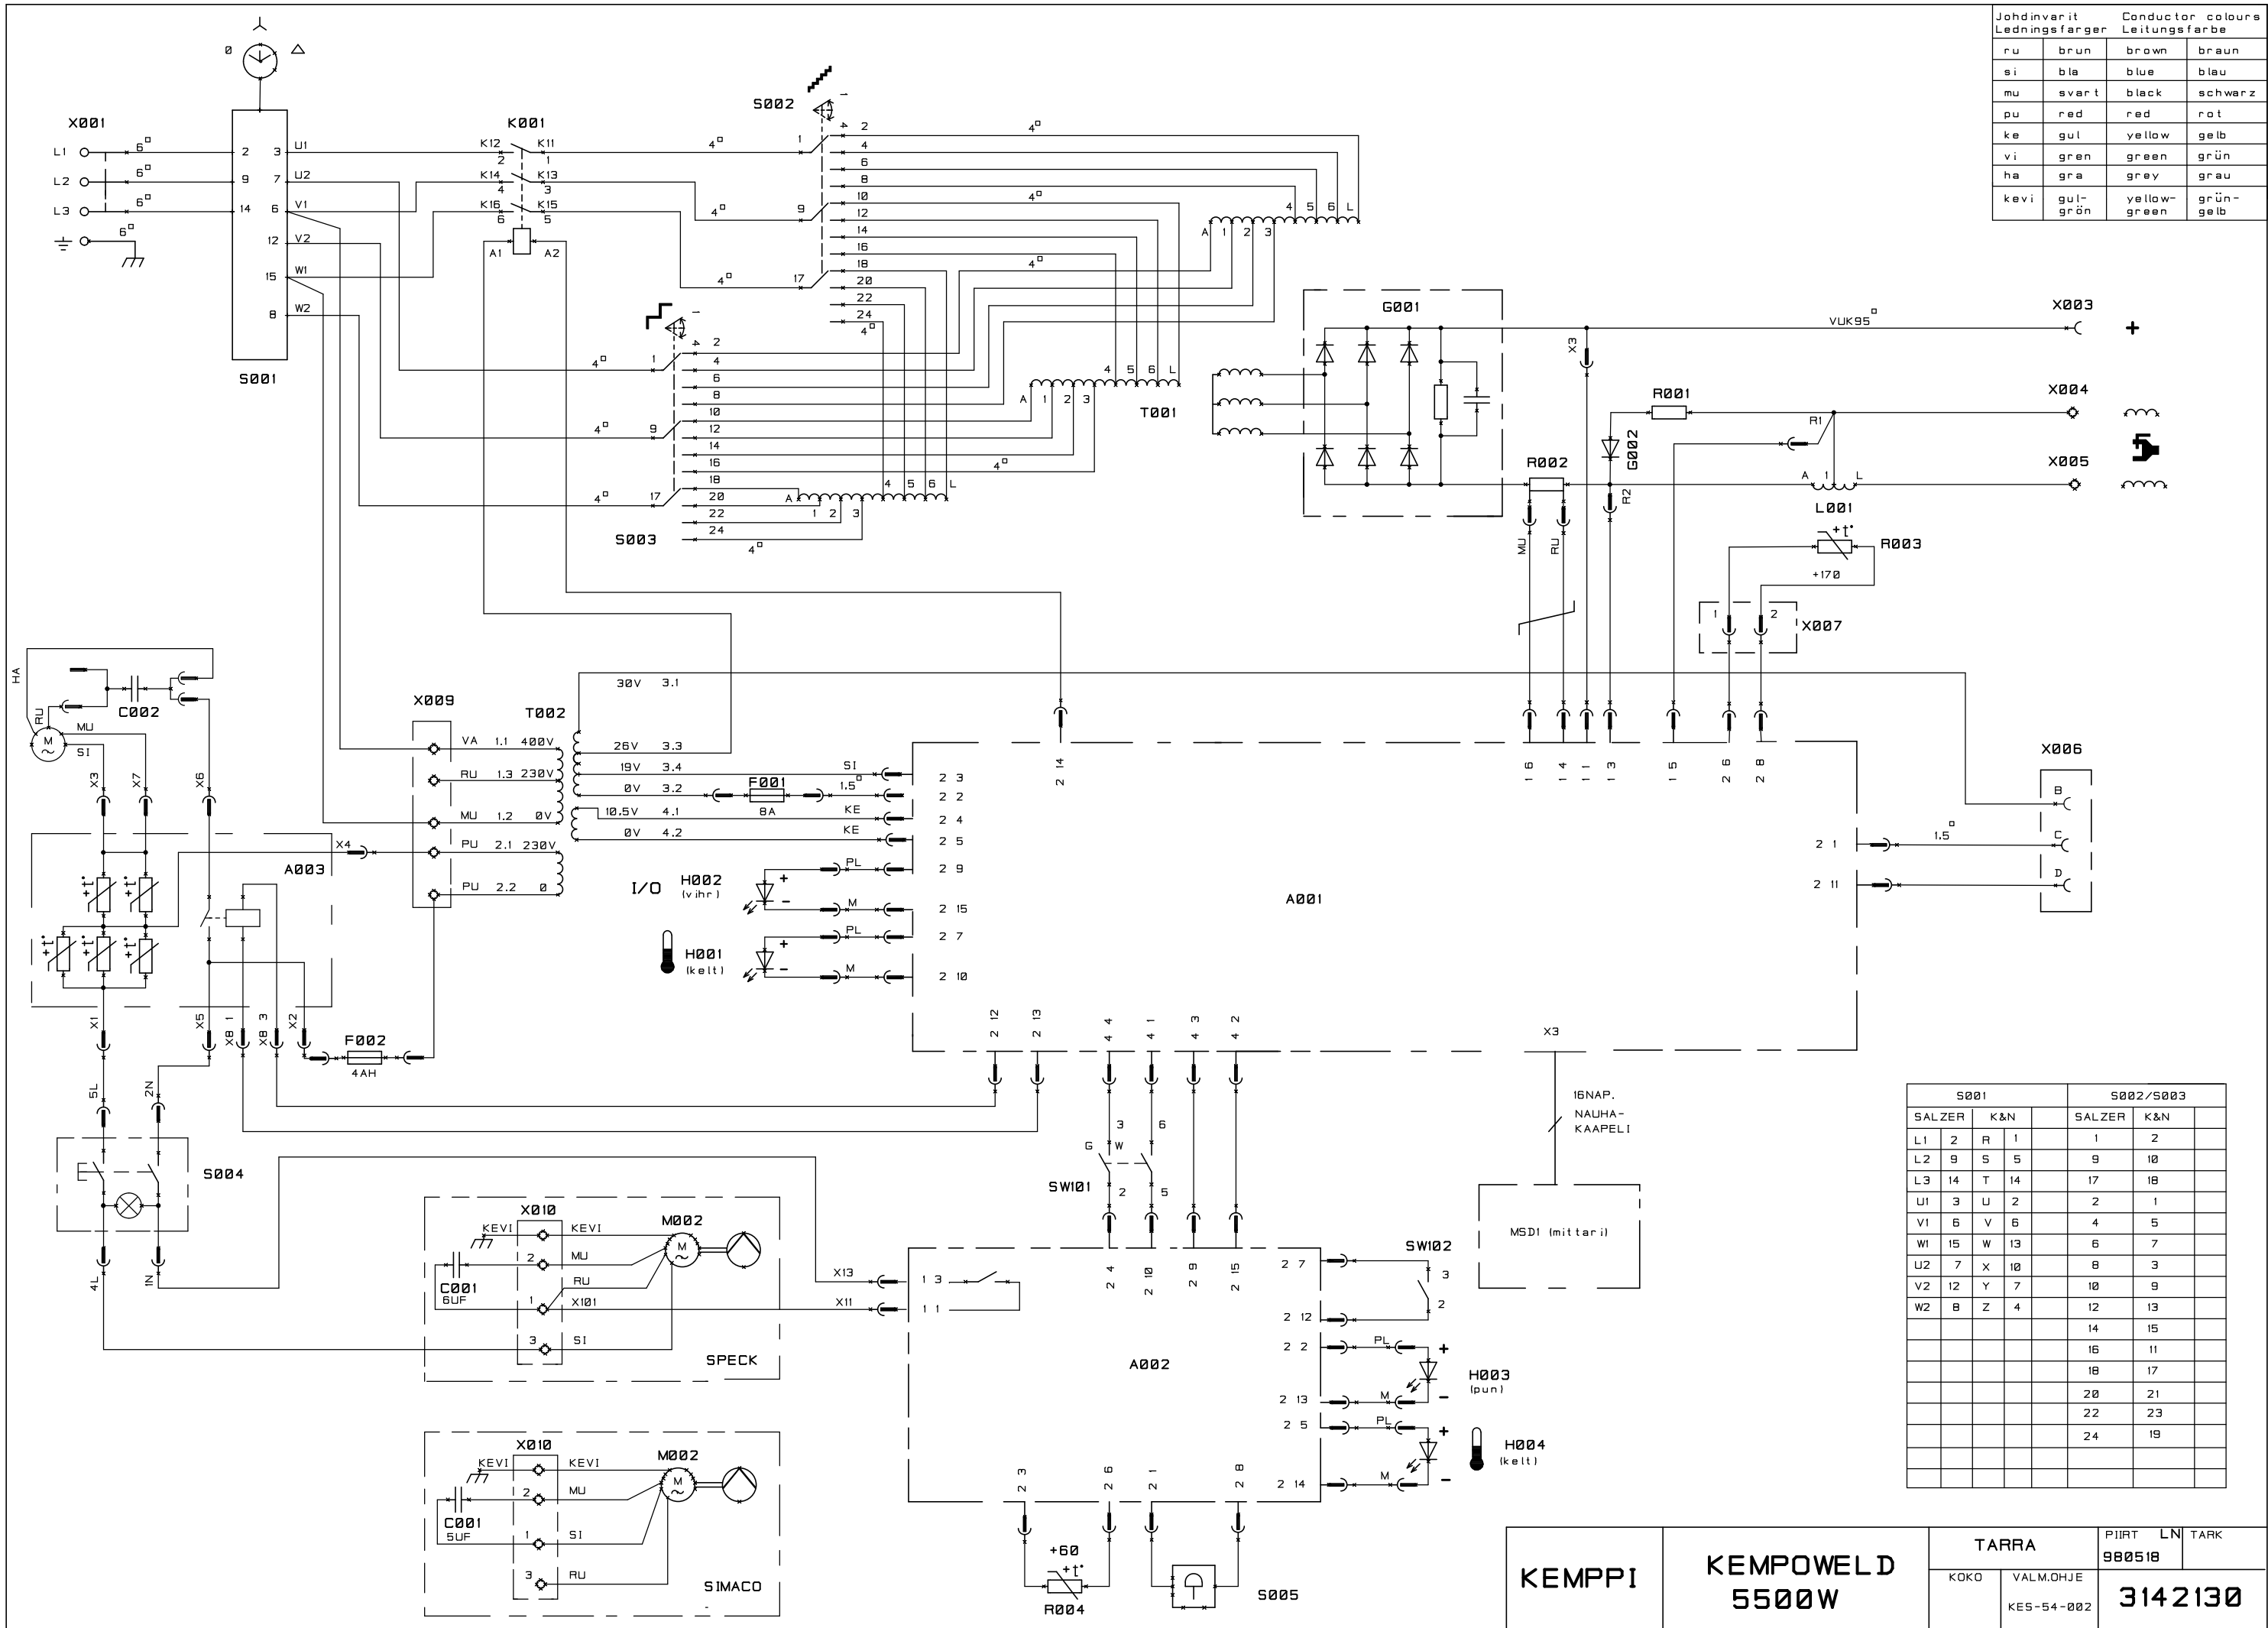

Johdinvarit Ledningsfarger		Conductor colours Leitungsfarbe	
ru	brun	brown	braun
si	blå	blue	blau
mu	svart	black	schwarz
pu	red	red	rot
ke	gul	yellow	gelb
vi	gren	green	grün
ha	gra	grey	grau
kevi	gul-grön	yellow-green	grün-gelb

S001				S002/S003			
SALZER	K&N	SALZER	K&N				
L1	2	R	1	1	2		
L2	9	S	5	9	10		
L3	14	T	14	17	18		
U1	3	U	2	2	1		
V1	6	V	6	4	5		
W1	15	W	13	6	7		
U2	7	X	10	8	3		
V2	12	Y	7	10	9		
W2	8	Z	4	12	13		
				14	15		
				16	11		
				18	17		
				20	21		
				22	23		
				24	19		

KEMPPI	KEMPOWELD 5500W	TARRA		PIIRT LN	TARK
		KOKO	VALM.OHJE	980518	
		KES-54-002		3142130